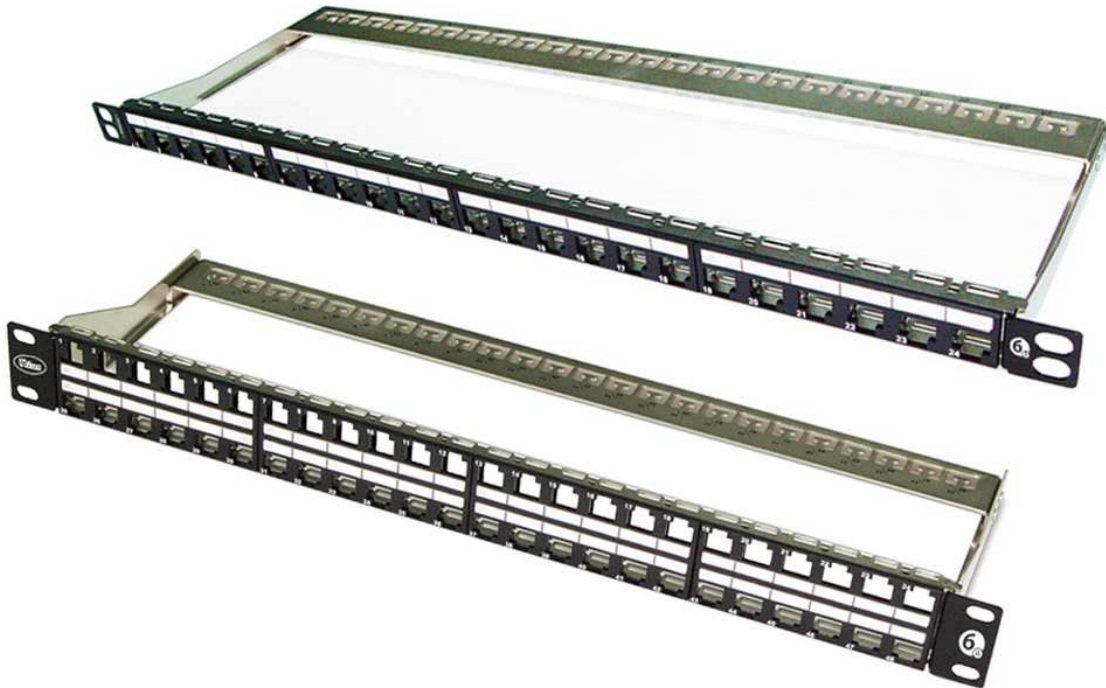

# CAT6A HIGH DENSITY KEYSTONE PATCH PANELS

### Features:

- ◆ Unloaded panels for keystone jacks
- ◆ Up to 48 ports in 1U
- ◆ Rear cable management bar
- ◆ Protected labelling facility
- ◆ Supplied with Earth wire
- ◆ 25 year Ultima System Warranty

## Materials

Panel	SPCC, 1.5mm, Nickel plated
Rear Management Bar	SPCC, 1.5mm, Nickel plated
Front Fascia	ABS-HB
Label Window	PC, UL94V-0
Earth Wire	18 AWG, Green/Yellow, Length: 40cm