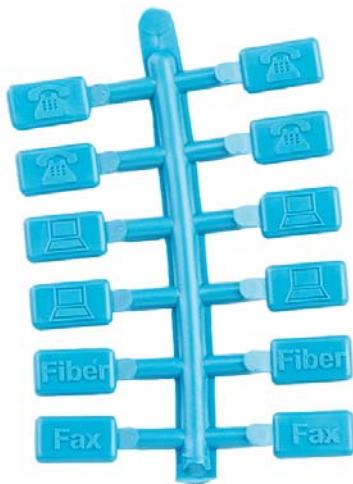

# PORT IDENTIFICATION SETS

Technical information

## Features:

- ◆ ID icons for use with Ultima Angled Euro Keystone Shutter (781936)
- ◆ Simple push fit
- ◆ Set of 12 icons (4x PC, 4x Telephone, 2x 'Fiber', 2x 'Fax')
- ◆ Available in Blue, Red & White

## Part Numbers

Item	Description	Colour	Pack
805505	Port ID Icon Set	Blue	Each
805506	Port ID Icon Set	Red	Each
805507	Port ID Icon Set	White	Each