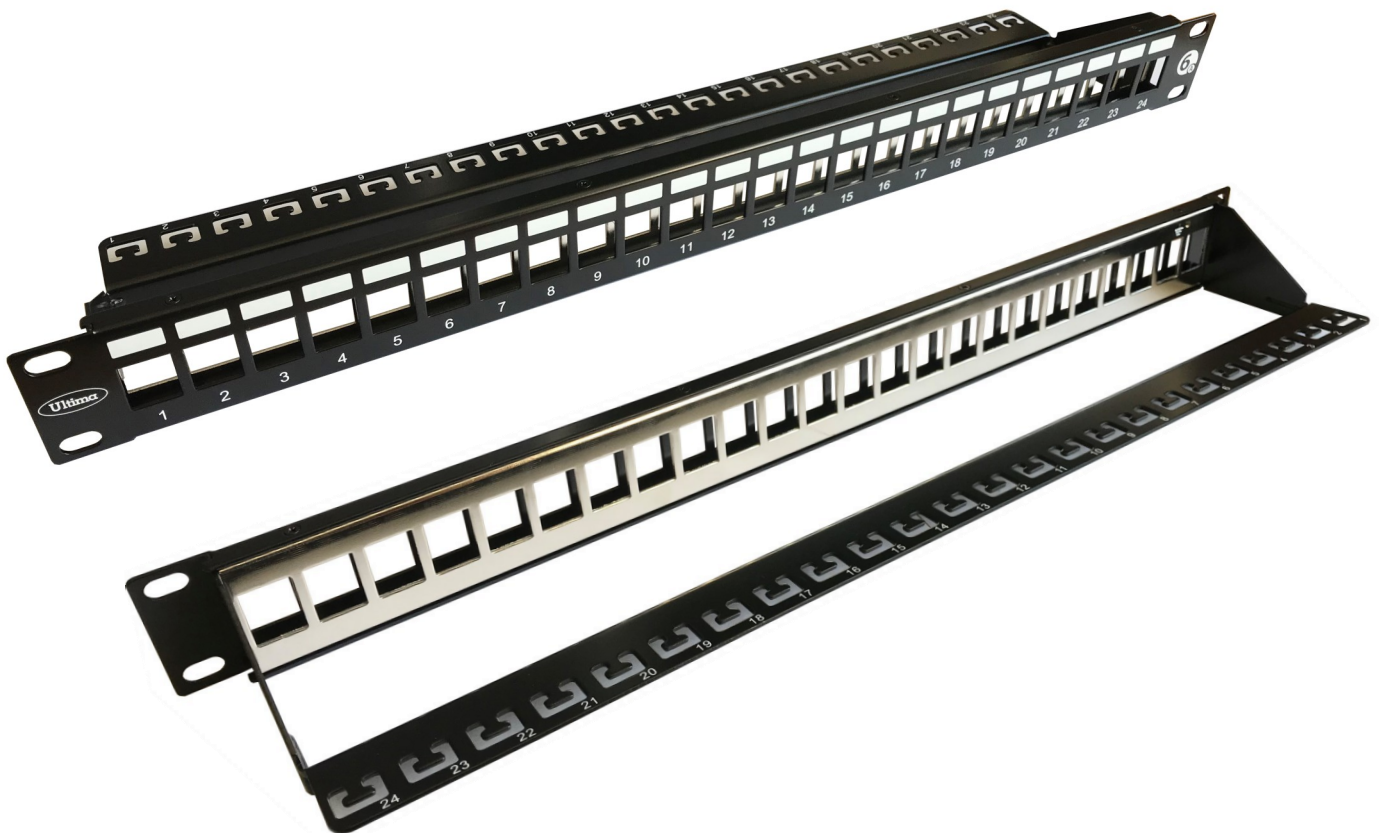

## CAT6A KEYSTONE PATCH PANEL

#### Features:

- ◆ Suitable for shielded and unshielded jacks
- ◆ 24 ports in 1U
- ◆ Rear cable management bar
- ◆ Port labelling facility
- ◆ Supplied with earth wire
- ◆ 25 year Ultima System Warranty

### Materials

Front Panel	SPCC, 1.5mm, Black
Inner Panel	SPCC, 1.5mm, nickel plated
Rear Management Bar	SPCC, 1.5mm, Black
Earth Wire	18AWG, Green/Yellow sheath, 40cm

### Part Number

Item	Description	Type	Ports	Height	Colour
825297	Cat 6A Keystone Panel, Unloaded	Shielded	24 Port	1U	Black